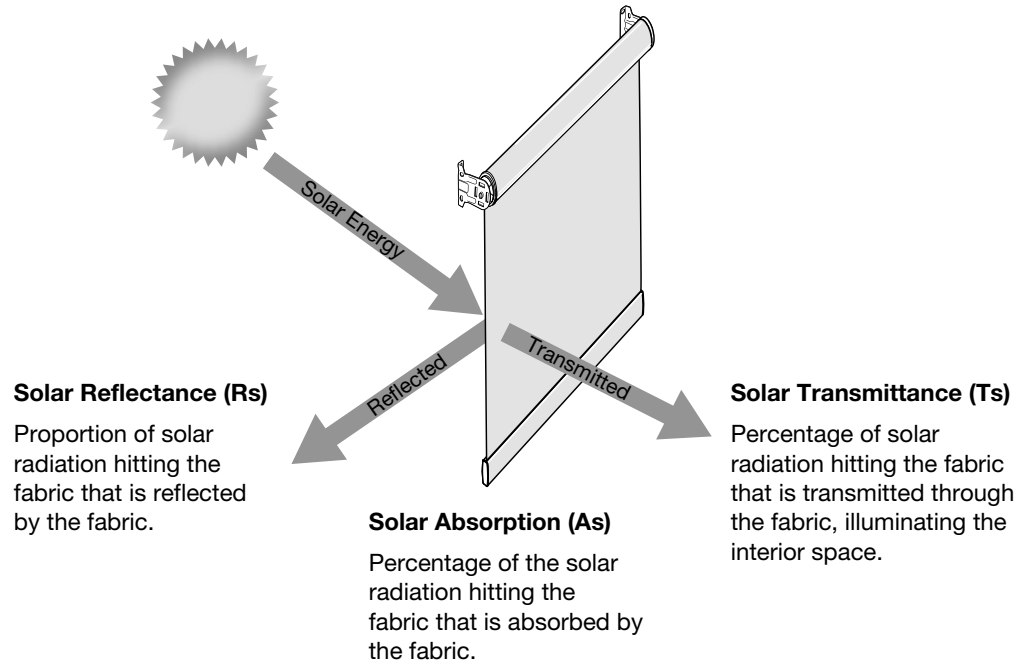

Features

Lightweaves® Solar Shade Fabrics

Maintain an Outward View

- Filter and diffuse light while maintaining an outward view
- In general, the higher the openness factor and darker the fabric, the clearer the view

Manage Glare

- Minimize glare on televisions and home office computers
- The darker the fabric color, the better the glare control and the better the view to the outside

Block Damaging UV Rays

- The amount of UV ray blockage is the inverse of a fabric's openness factor (e.g., a fabric with 10% openness blocks 90% of UV rays)
- Protect your furniture, carpets, artwork, etc., from fading due to harmful UV rays

Reduce the Temperature

- Lightweaves fabrics reduce heat transmittance, keeping rooms cooler and increasing the comfort level in the home
- The lighter the fabric color, the better the temperature control

NOTE: Solar shades do not offer nighttime privacy; lighted interiors allow inward visibility. If complete privacy is desired, a dual shade or secondary treatment is necessary.

Solar Optical Properties

When solar radiation reaches the shading fabric it is either reflected, absorbed, or transmitted. The sum of these values equals 100% of the solar energy hitting the fabric.